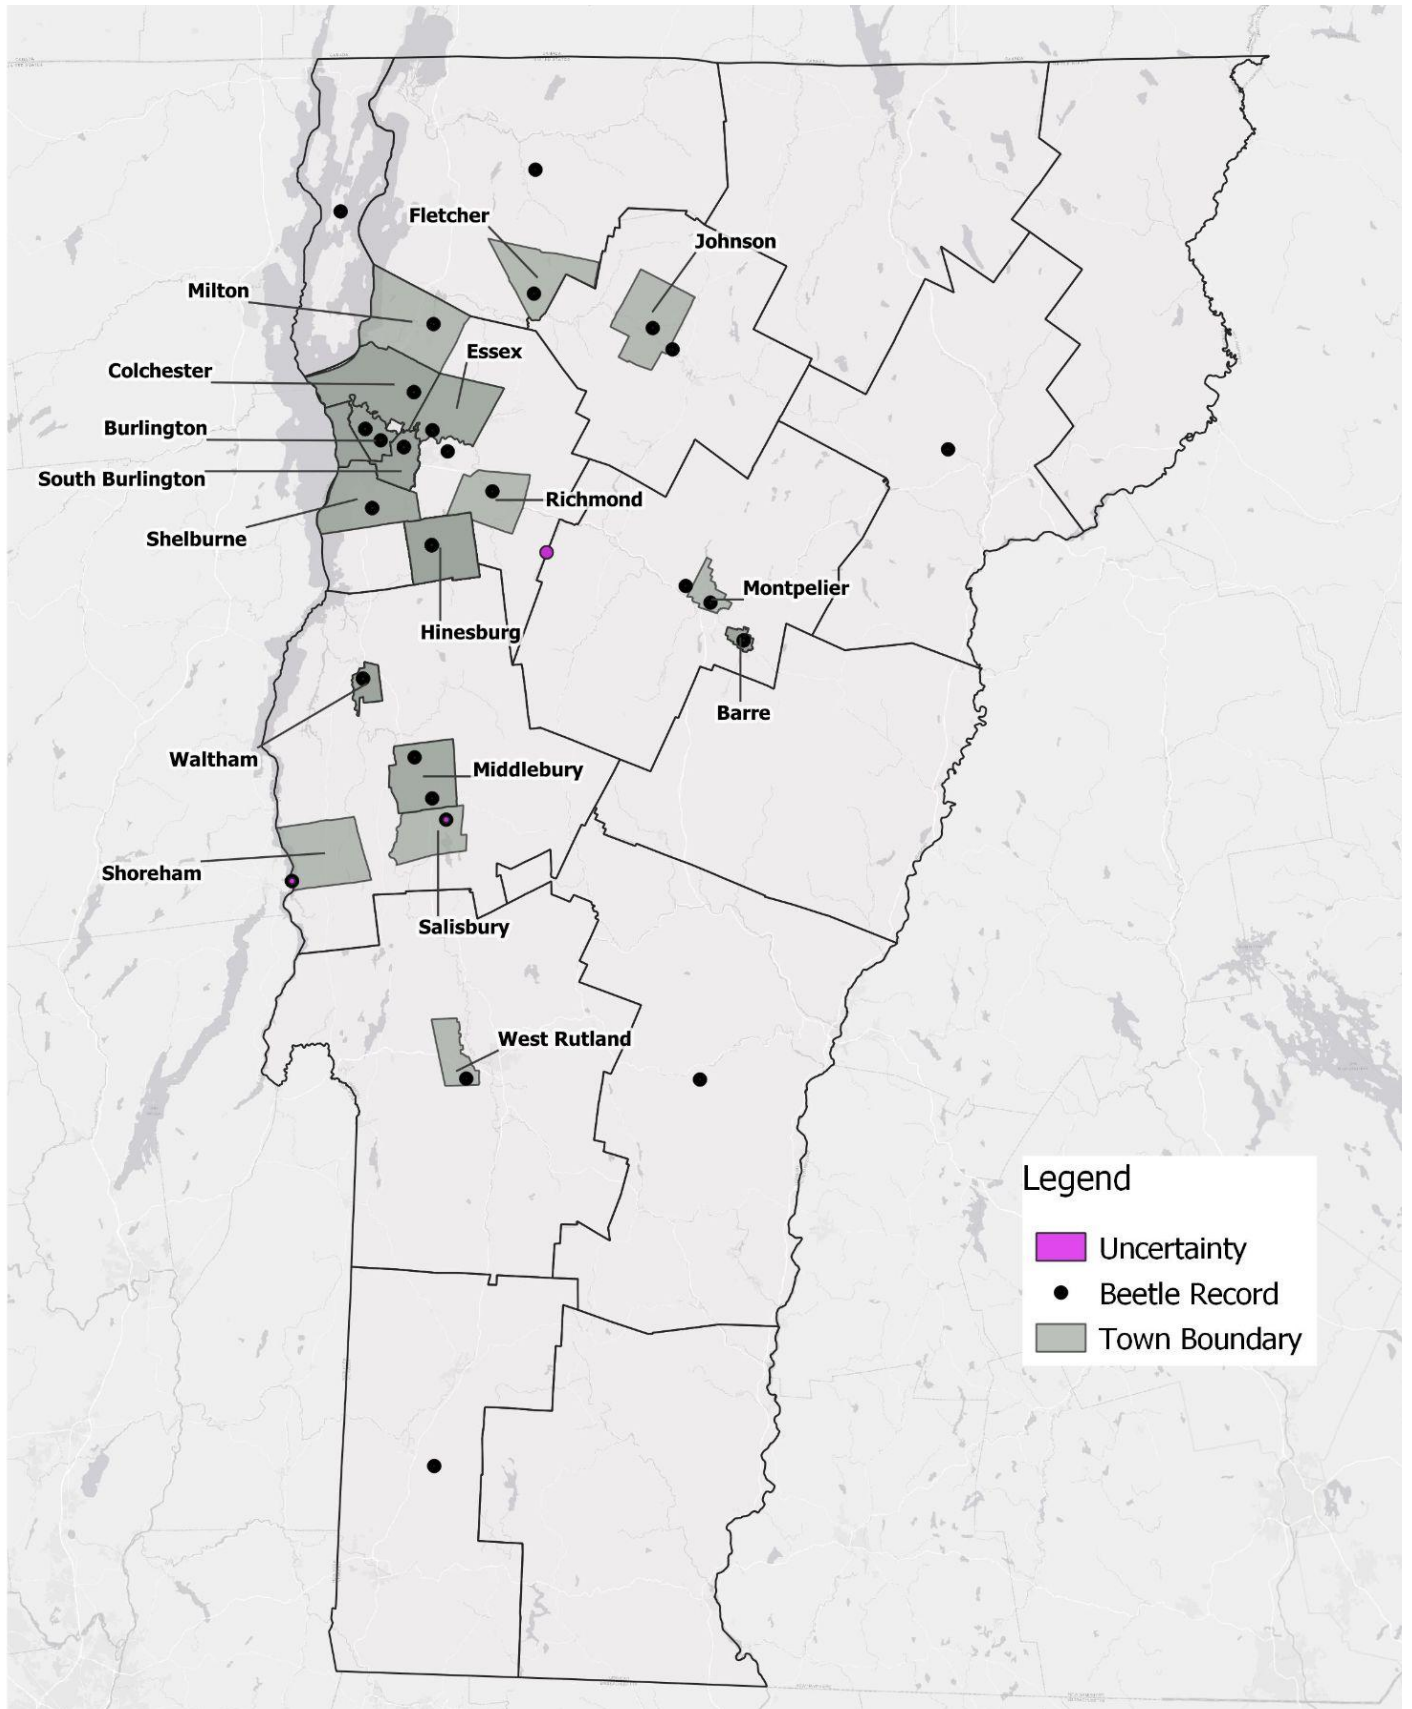

Missing

Transverse Lady Beetle (*Coccinella transversoguttata*)

Reward

Gratitude and thanks from the VAL team!

Last Seen: 1986 – Salisbury, VT

Habitat: Habitat generalist, utilizing gardens, parks, forests, meadows, riparian zones, and agricultural crops.

Particularly easy to confuse with the Three-banded Lady Beetle, separated by the pronotum markings (the 3-banded has a pale margin across the front, connecting the pale patches). Also confused with Mountain, Hieroglyphic, and 5-spotted Lady Beetle.

If found:

Photograph the head, pronotum, and wing covers. Make sure you get different angles of the pronotum and wing covers so the head, pronotum, and elytral markings are clearly visible.

Map of Historic Records

List of Historic Records: Location and Date

Town	Month	Year	# Records	Locality	Coordinates	Uncertainty (m)
Barre	September	1971	1			
Barre	August	1970	1			
Burlington	September	1979	1			
Burlington	October	1978	4			
Burlington	September	1978	1	Centennial Woods	44.48379, -73.18915	820
Burlington	April	1976	1			
Burlington	November	1972	3			
Burlington	September	1971	2			
Burlington	August	1970	1			
Colchester	August	1976	4			
Duxbury	May	1971	1	Camel's Hump	44.32004, -72.8865	1000
East Middlebury	July	1968	1			
Essex Junction	October	1978	1			
Essex Junction	September	1971	1			
Fletcher	September	1970	1			
Hinesburg	October	1978	1			
Hinesburg	October	1976	9			
Hinesburg	June	1975	1			
Johnson	October	1971	1			
Milton	August	1972	1			
Montpelier	June	1972	1			
Richmond	February	1972	1			
Salisbury	July	1986	1			
Shelburne	September	1979	1			
Shelburne	September	1971	1			