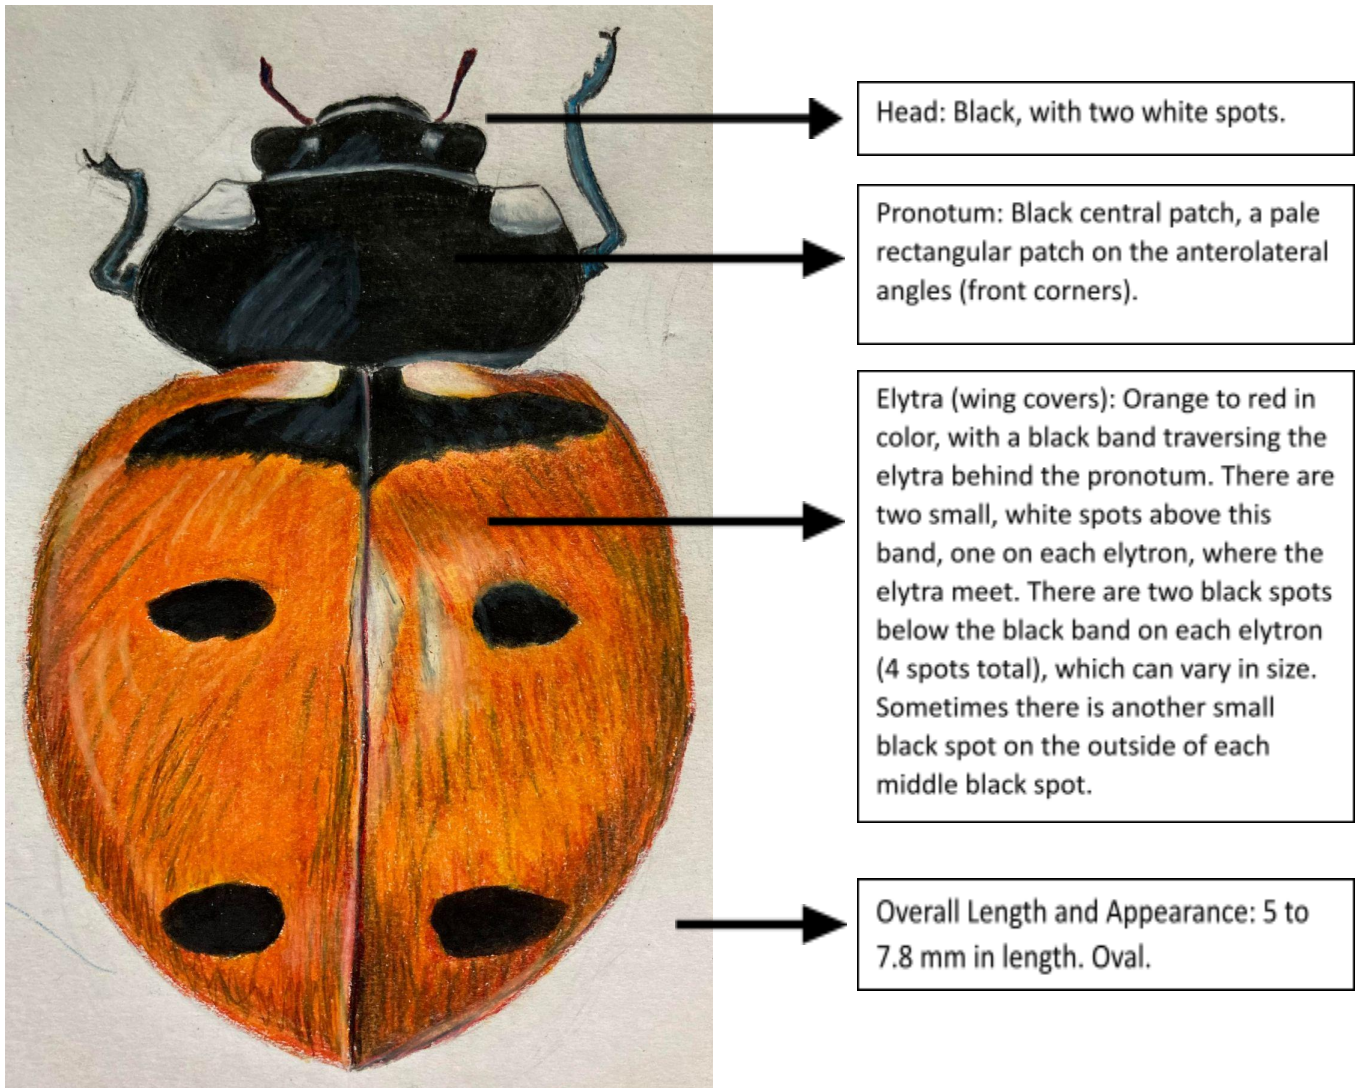

Missing

Transverse Lady Beetle (*Coccinella transversoguttata*)

Reward

Gratitude and thanks from the VAL team!

Last Seen: 1986 – Salisbury, VT

Habitat: Habitat generalist, utilizing gardens, parks, forests, meadows, riparian zones, and agricultural crops.

Particularly easy to confuse with the Three-banded Lady Beetle, separated by the pronotum markings (the 3-banded has a pale margin across the front, connecting the pale patches). Also confused with Mountain, Hieroglyphic, and 5-spotted Lady Beetle.

If found:

Photograph the head, pronotum, and wing covers. Make sure you get different angles of the pronotum and wing covers so the head, pronotum, and elytral markings are clearly visible.

Map of Historic Records